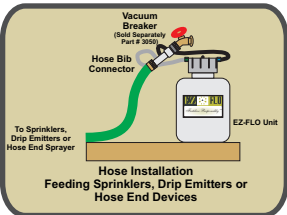

INSTALLATION OPTIONS

Commercial Series

Main Line Irrigation - Constant Pressure - 80 PSI Max

1000 Series

Hose - Single Zone - Constant Pressure Hose - 80 PSI Max

2000 Series

Hose - Single Zone - On / Off Pressure Only - 50 PSI Max

The EZ-FLO system is installed safely below ground in a valve box keeping it secure and hidden from view.

For further information please visit our website

www.ezflofertilizing.com

A Green Solutions Company™