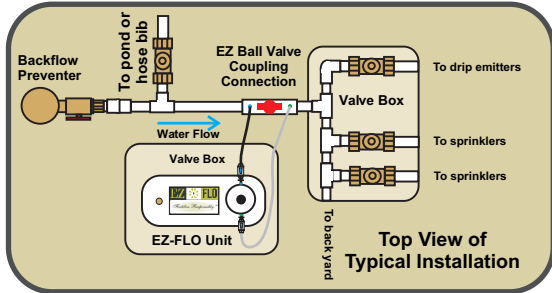

INSTALLATION OPTIONS

Commercial Series

Main Line Irrigation - Constant Pressure - 80 PSI Max

1000 Series

Hose - Single Zone - Constant Pressure Hose - 80 PSI Max

2000 Series

Hose - Single Zone - On / Off Pressure Only - 50 PSI Max

The EZ-FLO system is installed safely below ground in a valve box keeping it secure and hidden from view.

For further information please visit our website

www.ezflofertilizing.com

A Green Solutions Company™