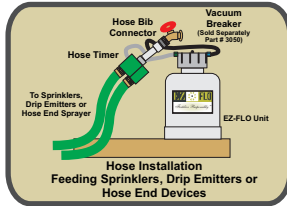

INSTALLATION OPTIONS

Commercial Series

Main Line Irrigation - Constant Pressure - 80 PSI Max

1000 Series

Hose - Single Zone - Constant Pressure Hose - 80 PSI Max

2000 Series

Hose - Single Zone - On / Off Pressure Only - 50 PSI Max

The EZ-FLO system is installed safely below ground in a valve box keeping it secure and hidden from view.

For further information please visit our website

www.ezflofertilizing.com

A Green Solutions Company™