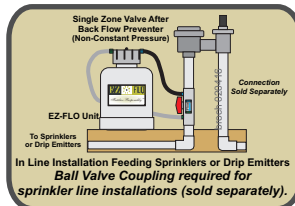

INSTALLATION OPTIONS

Commercial Series

Main Line Irrigation - Constant Pressure - 80 PSI Max

1000 Series

Hose - Single Zone - Constant Pressure Hose - 80 PSI Max

2000 Series

Hose - Single Zone - On / Off Pressure Only - 50 PSI Max

The EZ-FLO system is installed safely below ground in a valve box keeping it secure and hidden from view.

For further information please visit our website

www.ezflofertilizing.com

A Green Solutions Company™