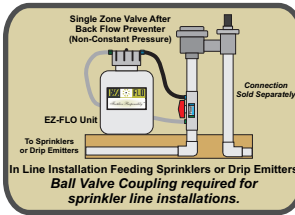

INSTALLATION OPTIONS

Commercial Series

Main Line Irrigation - Constant Pressure - 80 PSI Max

1000 Series

Hose - Single Zone - Constant Pressure Hose - 80 PSI Max

2000 Series

Hose - Single Zone - On / Off Pressure Only - 50 PSI Max

The EZ-FLO system is installed safely below ground in a valve box keeping it secure and hidden from view.

For further information please visit our website

www.ezflofertilizing.com

A Green Solutions Company™